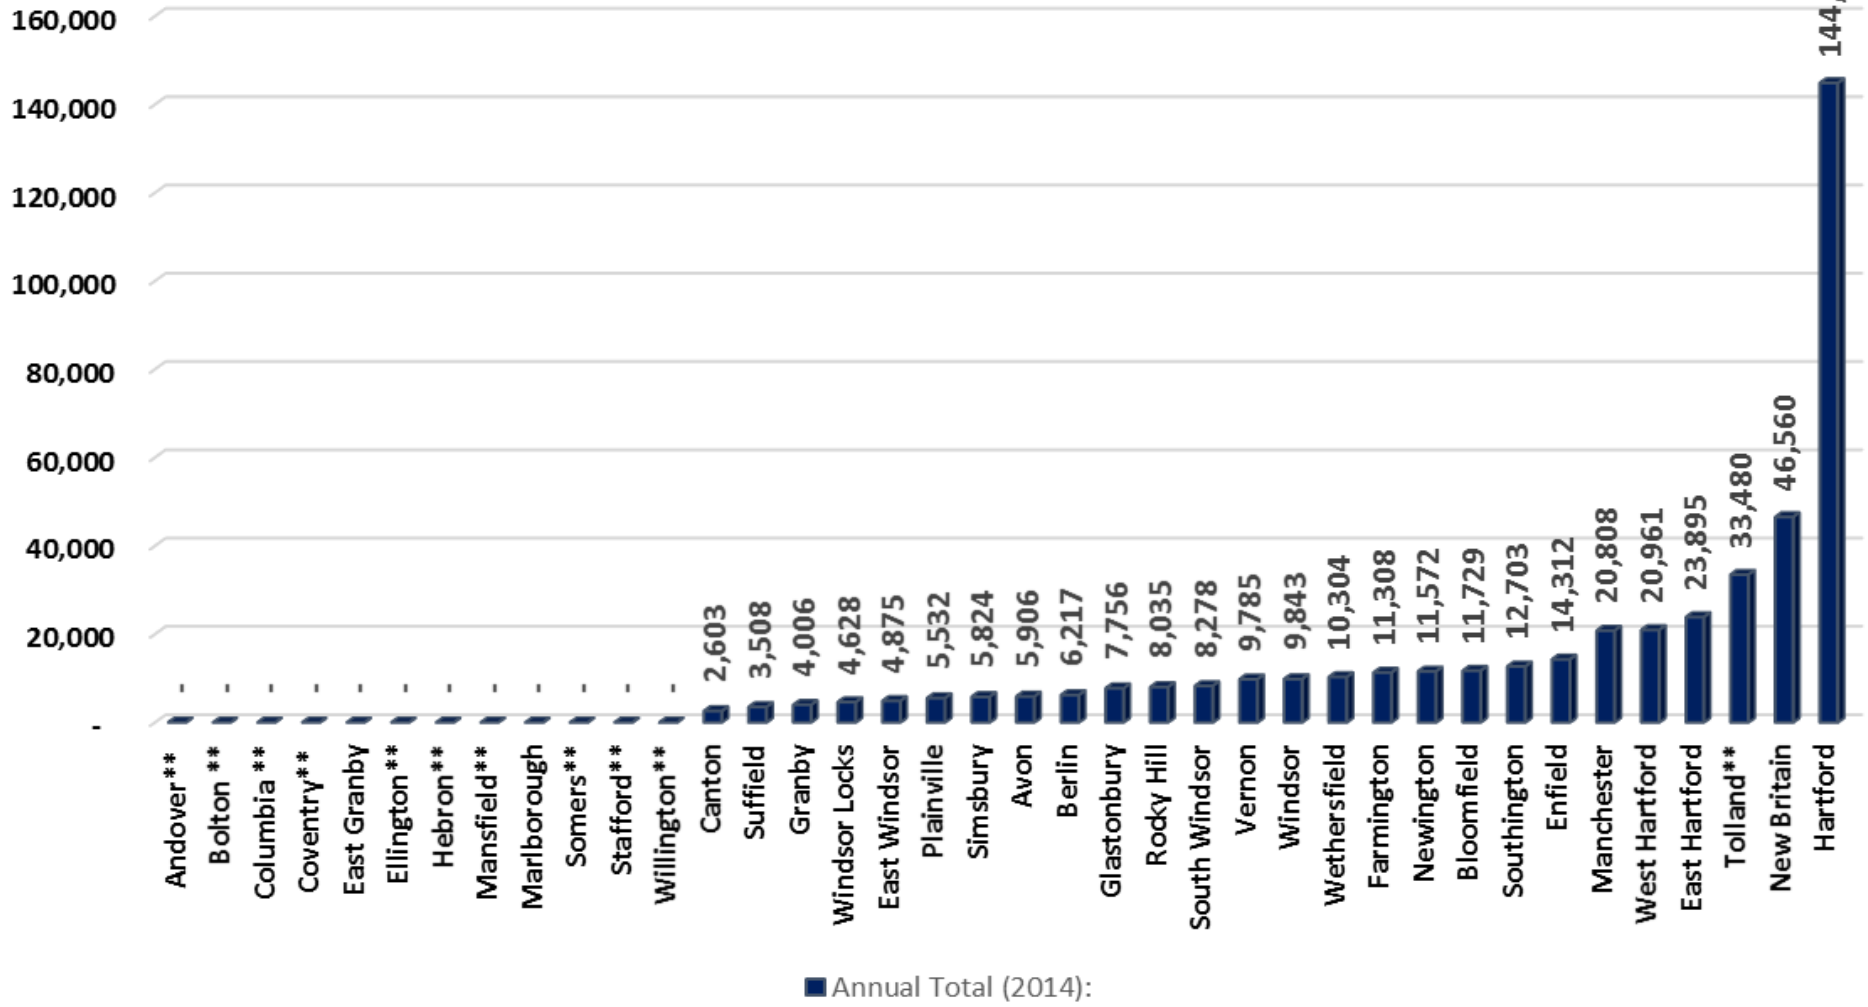

CROCG Municipal 911 Calls: Monthly Average 2014

CROCG Municipal 911 Calls: Annual Total 2014

Connecticut Public Safety Answering Points - 2014