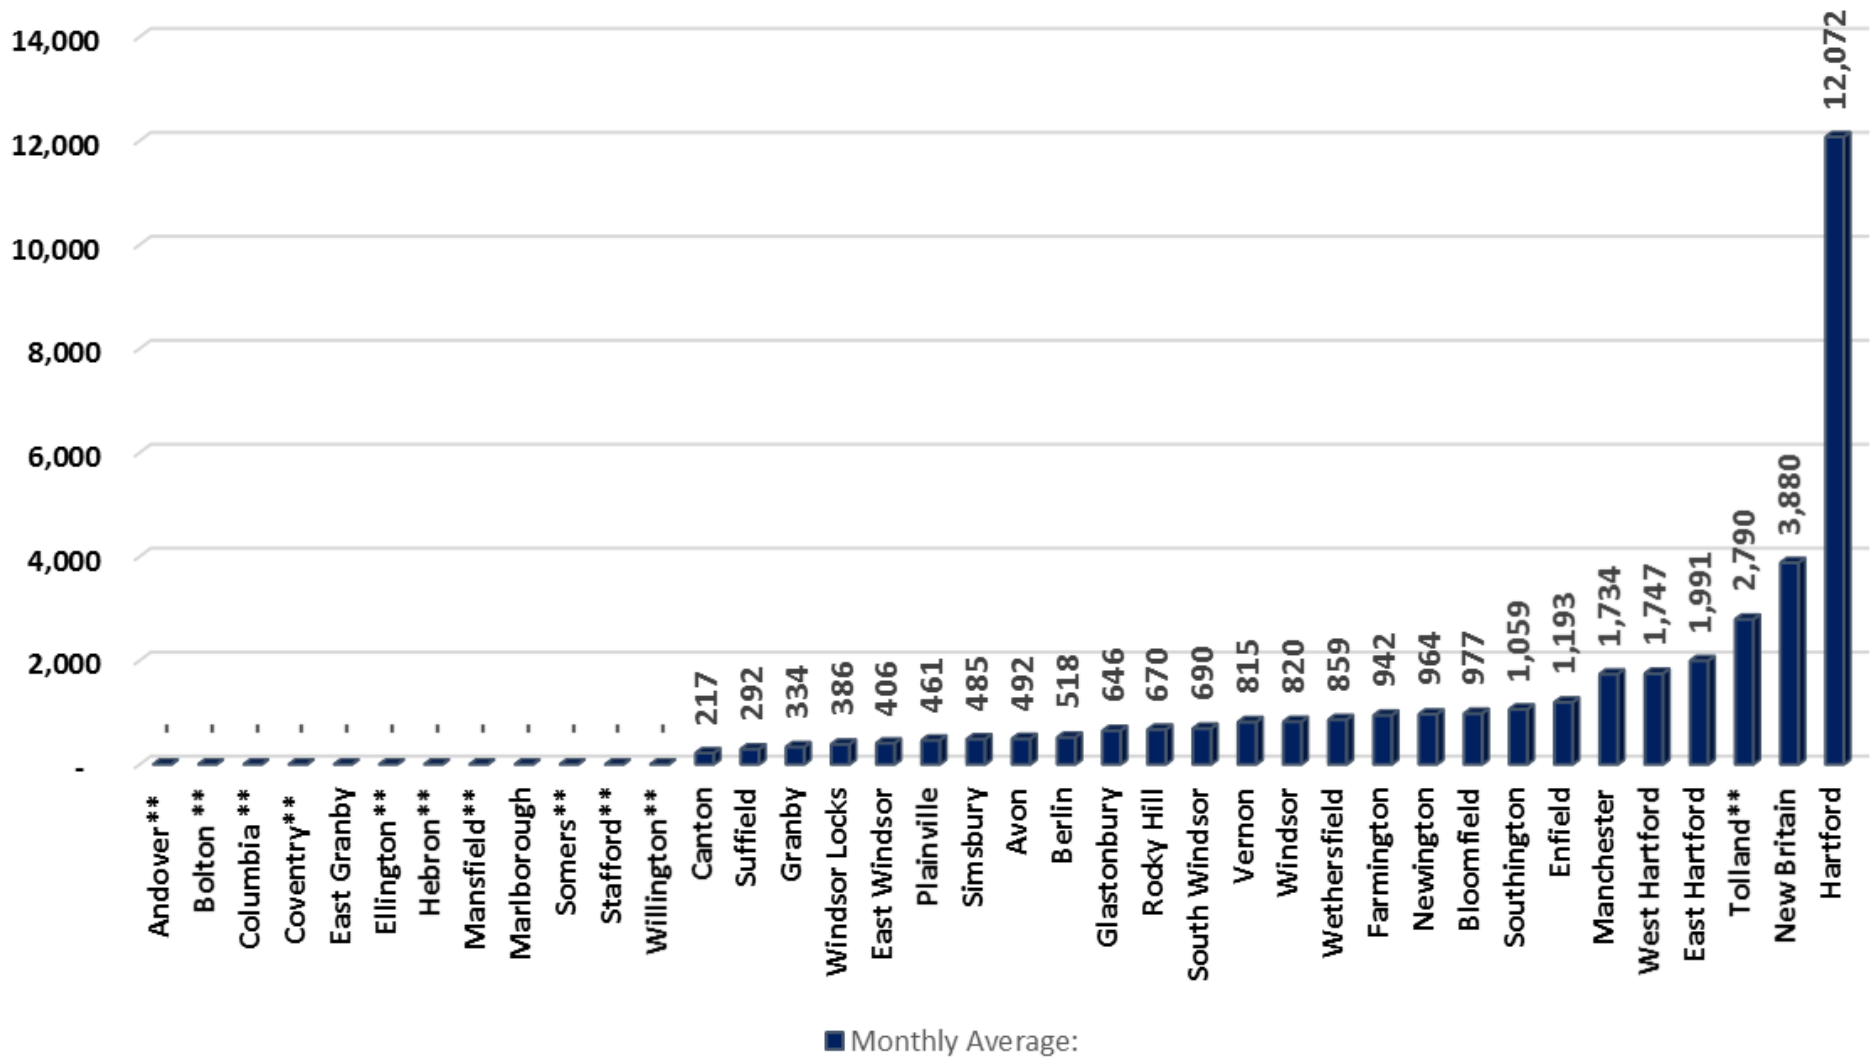

CROCG Municipal 911 Calls: Monthly Average 2014

CROCG Municipal 911 Calls: Annual Total 2014

Connecticut Public Safety Answering Points - 2014