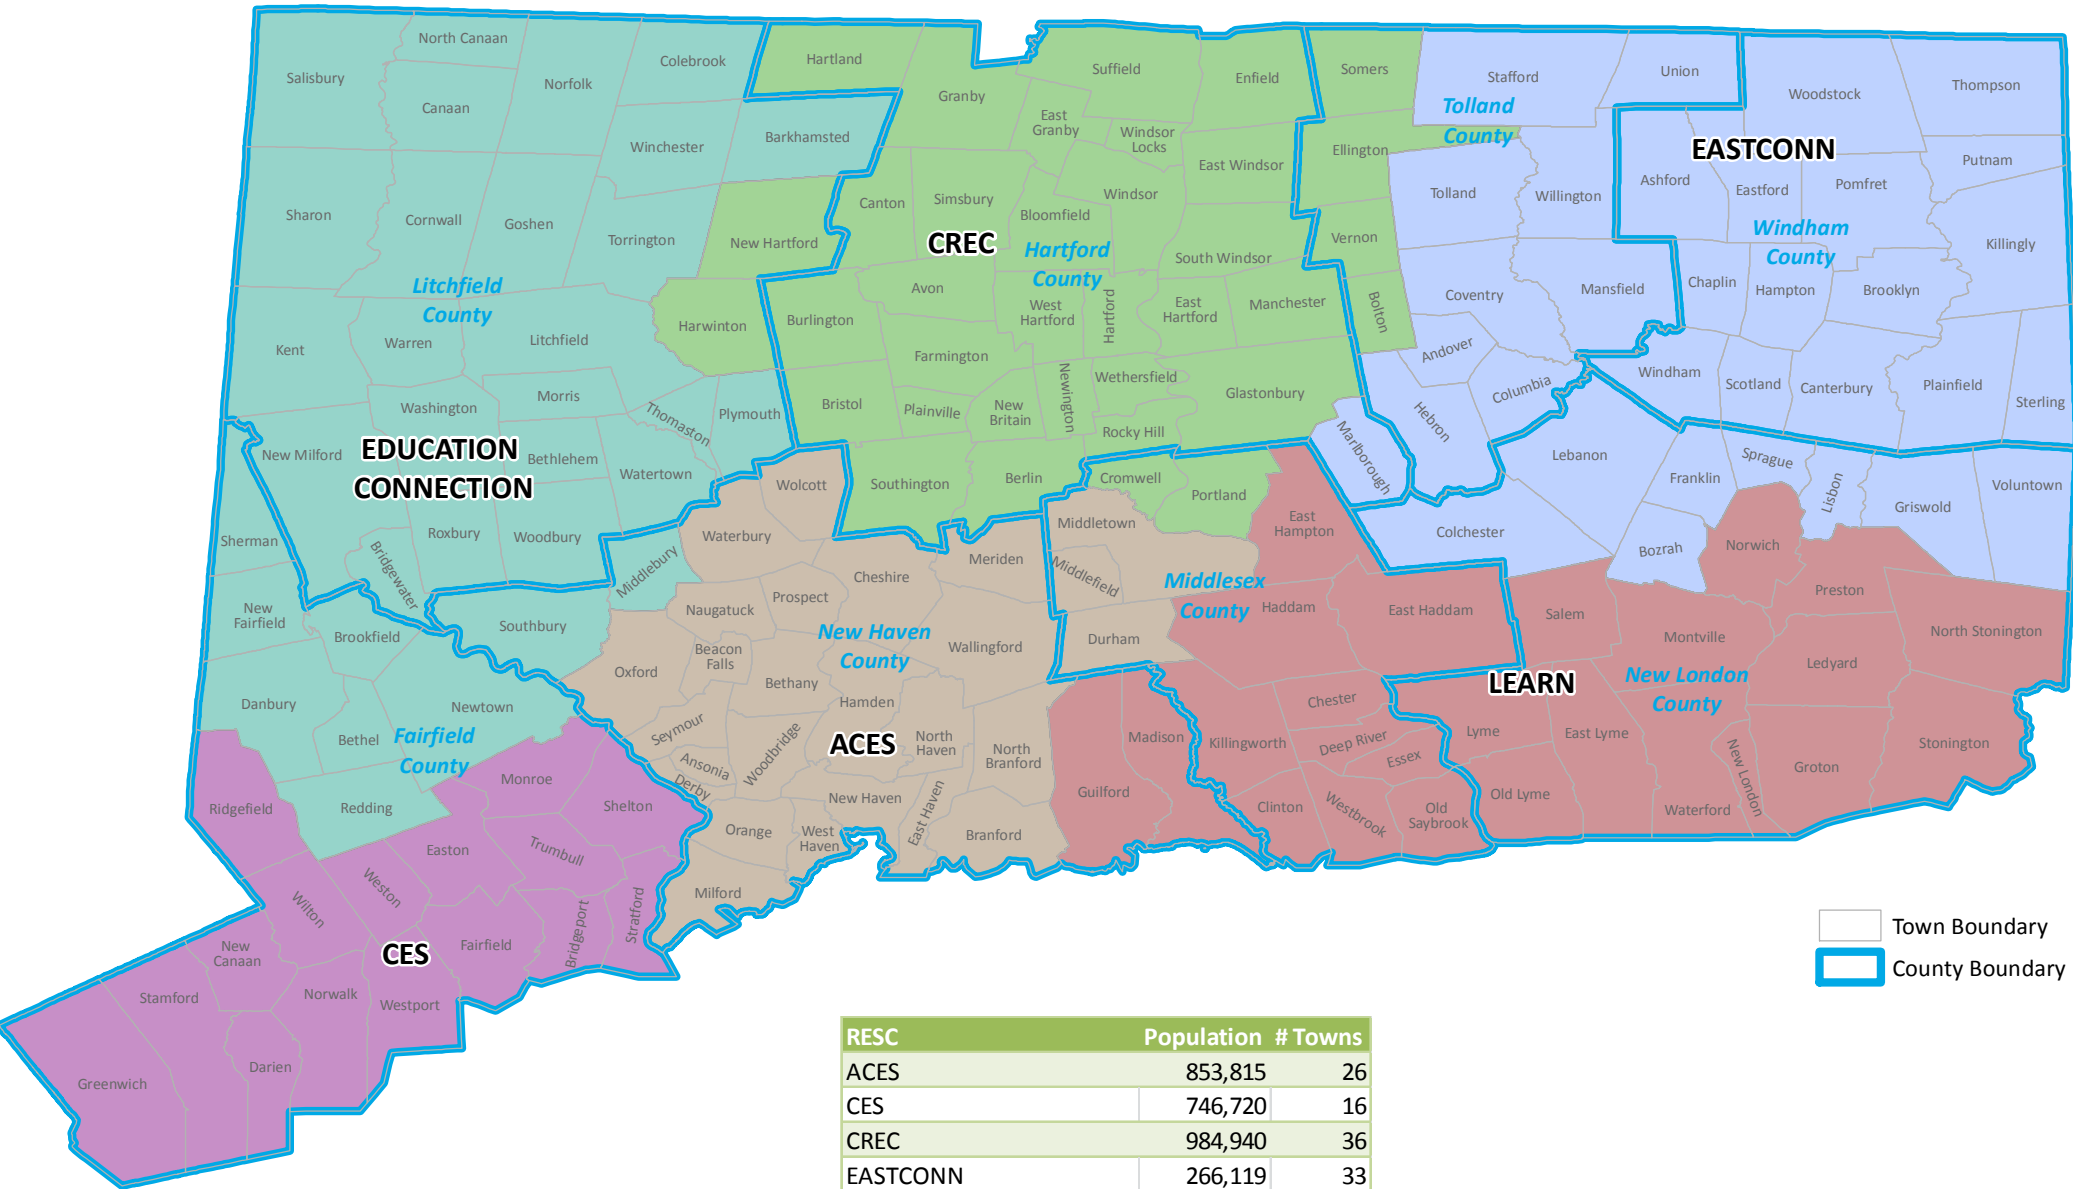

# Regional Education Service Centers

RESC	Population	# Towns
ACES	853,815	26
CES	746,720	16
CREC	984,940	36
EASTCONN	266,119	33
EDUCATION CONNECTION	374,903	33
LEARN	347,600	25